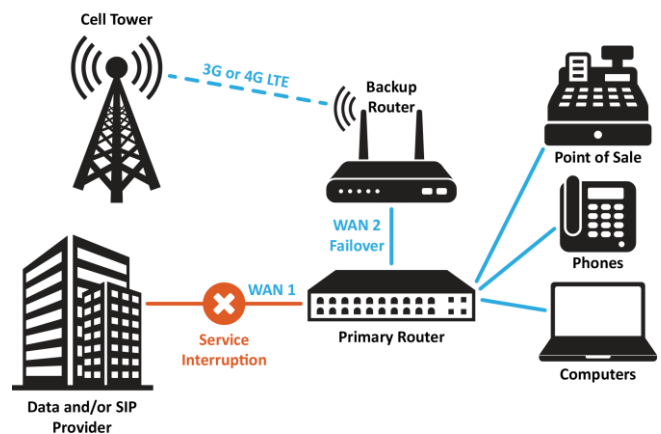

Example 4G LTE Backup Design

How Does Cellular Failover Work?

Automatic Failover in the Event of Interruption

In the event of a service interruption of the primary internet connection, the router will automatically switch over to the cellular network.

This solution can be easily deployed in existing networks, new network turn-ups, or rapidly deployed for mobile business locations like pop-up stores or construction sites. Solutions may vary a bit depending on your needs but the basic idea is shown in the example design.

We could limit the cellular connection to only your most critical devices if needed.

Most importantly, you get the peace of mind knowing that an internet outage won't derail your business and that you are "always on".